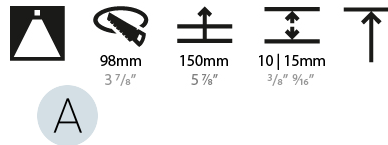

GENERAL

Series: Bioniq
Subseries: Bioniq Round Deep
Brand: Prolicht
Division: Architectural
Mounting Type: Recessed
Mounting Location: Ceiling
Subcategory: Downlight

PHYSICAL

Shape: Round
Diameter (mm): 107
Diameter (in): 4 3/16
Height (mm): 130
Height (in): 5 1/8
Ceiling Thickness (mm): 10 / 12.5 / 15
Ceiling Thickness (in): 3/8 or 1/2 or 9/16
Min. Recessing Depth (mm): 150
Min. Recessing Depth (in): 5 7/8
Light Distribution: Downlight
Weight (kg): 0.533
Weight (lbs): 1.18
Fixture Finish: SSR / BKV / CWI / CRY / HAB / UFT / ITA / RUA / FTG / MYG / LOD / PUS / FRO / FUP / KIA / POP / BLS / SPG / MEY / GOH / GUM / CHC / COM / ABZ / JAG / OBR / MOS / ROR
Fixture Material: Aluminum Die Cast
Cut-out Measurements: 98mm / 3 7/8"

ELECTRICAL

Lamp Type: LED (Zhaga Standard)
Input Wattage (W): 15.5
Total Output Wattage (W): 13
Dimming: Tri-Mode (Non-Dimming and Phase Dimming (120Vac only) and 0-10V Dimming)
Driver Included: No
Driver Location: Recessed Housing
Driver Type: Constant Current - Universal
Driver Class: Class 2
Housing: See components
Input Voltage (V): 120 - 277
Constant Current (MA): 500

LED

Number of LEDs: 1
Color Temperature (°K): 2700 / 3000 / 3500 / 4000
Max. Delivered Lumen (lm): 1140 / 1180 / 1245 / 1270
CRI: >90 CRI
Lamp Life (hrs): 50000

OPTICAL

Reflector°: 20 / 40 / 60

RATINGS AND CERTIFICATIONS

Certified By: Certified for North American Standards
IP rating: IP54

PROJECT
TYPE
SPECIFIER
QUANTITY
DATE